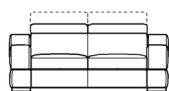

Description

fauteuil

fauteuil relax
elec.

canape 2 places

can.2 plc relax
elec.dr

can.2plc relax
elec.gh

L 173
H81 P105 HS44 PS57

L 202
H81 P105 HS44 PS57

G03

300

can.2p rec.dr-gh
el.

canape 2 places
et demi

can.2p1/2 rec.dr
el.

can.2p1/2 rec.gh
el.

can.2p1/2 rec. dr-
gh el.

canape 3 places.