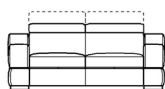

Description

fauteuil

fauteuil relax
elec.

canape 2 places

can.2 plc relax
elec.dr

can.2plc relax
elec.gh

L 173
H81 P105 HS44 PS57
408

L 202
H81 P105 HS44 PS57
240